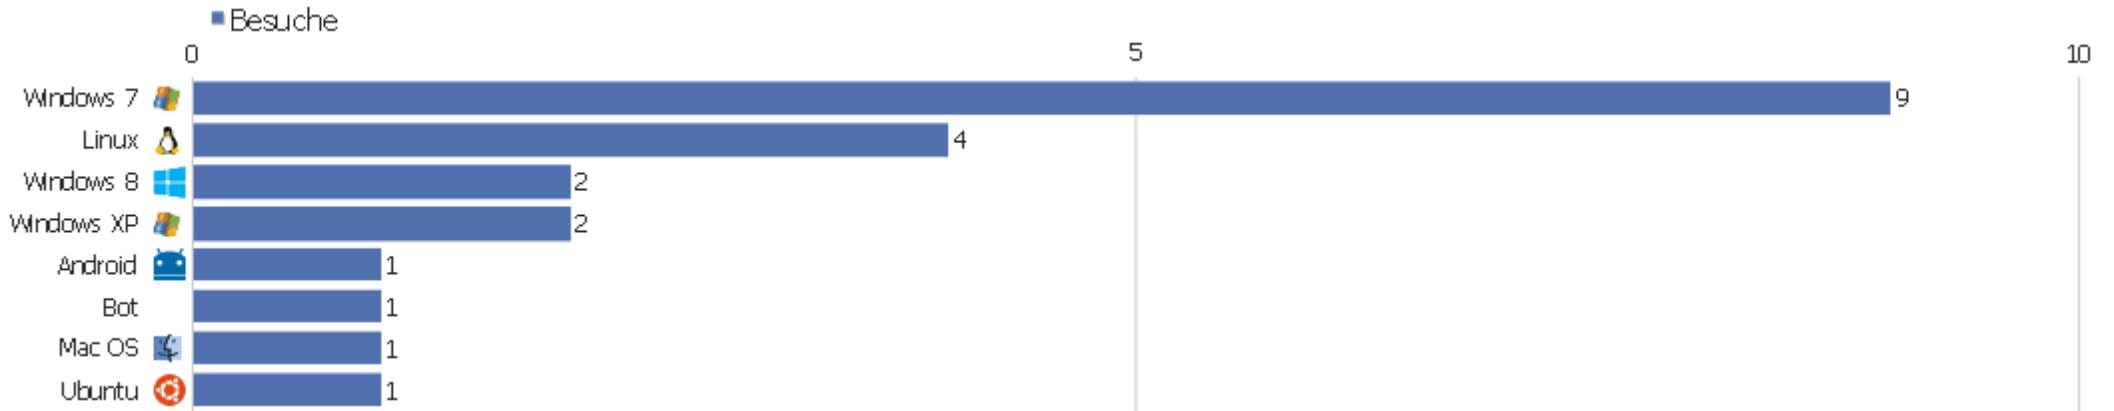

Betriebssysteme

Betriebssystem	Besuche	Aktionen	Aktionen pro Besuch	Durchschnittszeit auf der Webseite	Absprungrate	Konversionsrate
Windows 7	9	28	3,11	00:02:01	44,44%	0%
Linux	4	10	2,5	00:00:16	50%	0%
Windows 8	2	9	4,5	00:05:00	0%	0%
Windows XP	2	2	1	00:00:00	100%	0%
Android	1	1	1	00:00:00	100%	0%
Bot	1	1	1	00:00:00	100%	0%
Mac OS	1	4	4	00:01:22	0%	0%
Ubuntu	1	1	1	00:00:00	100%	0%