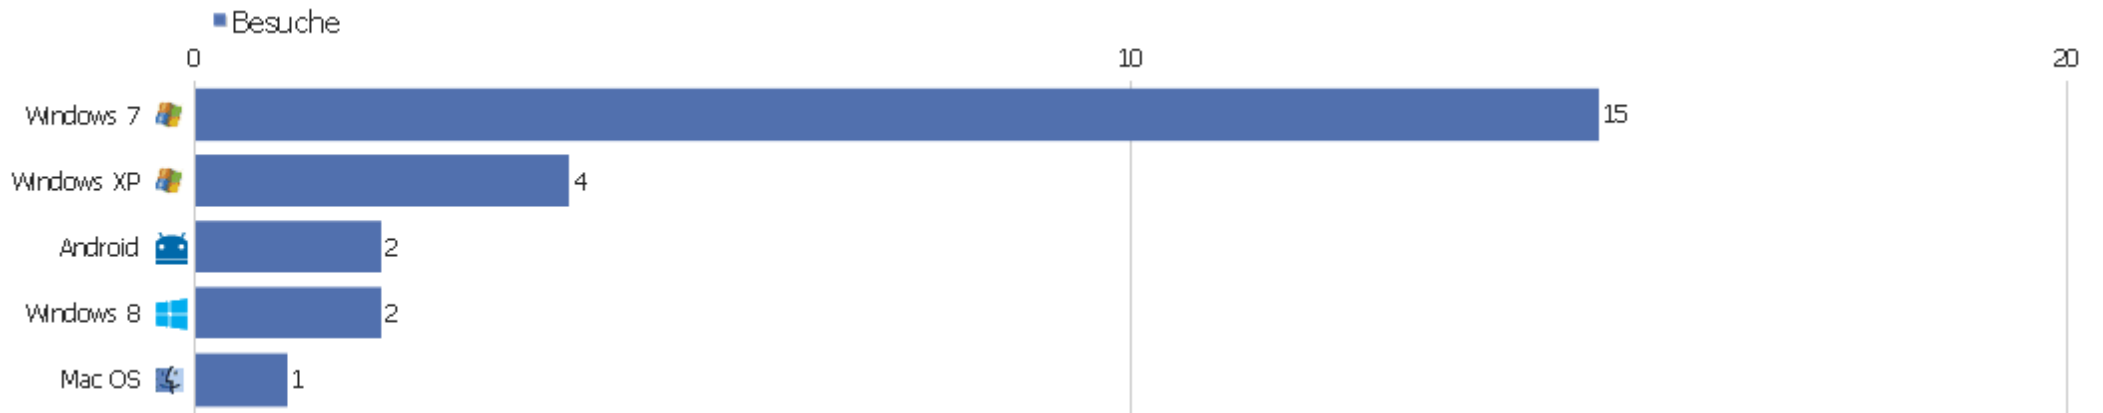

Betriebssysteme

Betriebssystem	Besuche	Aktionen	Aktionen pro Besuch	Durchschnittszeit auf der Webseite	Absprungrate	Konversionsrate
Windows 7	15	42	2,8	00:02:43	60%	0%
Windows XP	4	4	1	00:00:00	100%	0%
Android	2	3	1,5	00:00:03	50%	0%
Windows 8	2	12	6	00:04:08	0%	0%
Mac OS	1	6	6	00:02:25	0%	0%