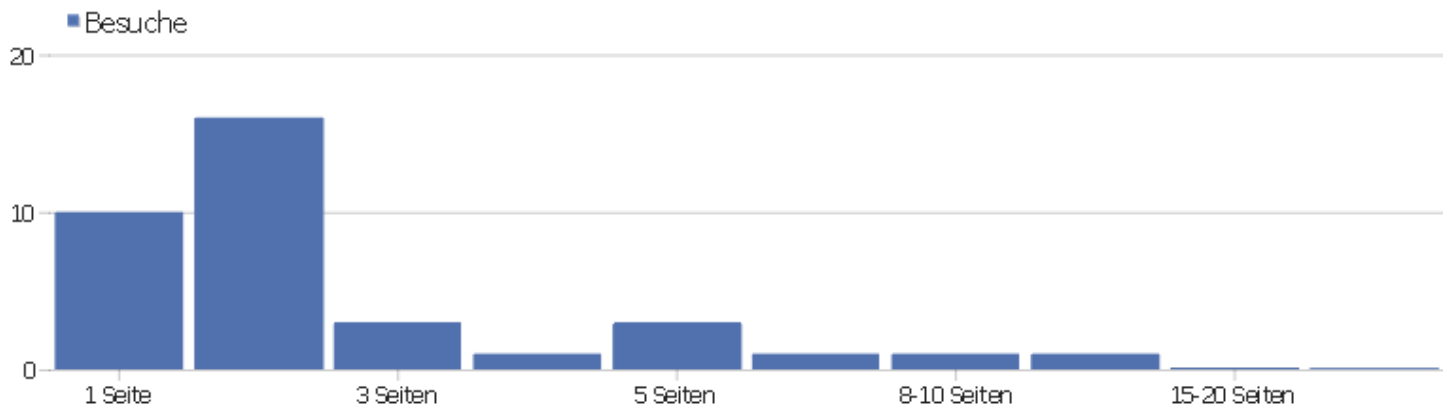

Seiten pro Besuch

Seiten pro Besuch	Besuche
1 Seite	10
2 Seiten	16
3 Seiten	3
4 Seiten	1
5 Seiten	3
6-7 Seiten	1
8-10 Seiten	1
11-14 Seiten	1
15-20 Seiten	0
21+ Seiten	0