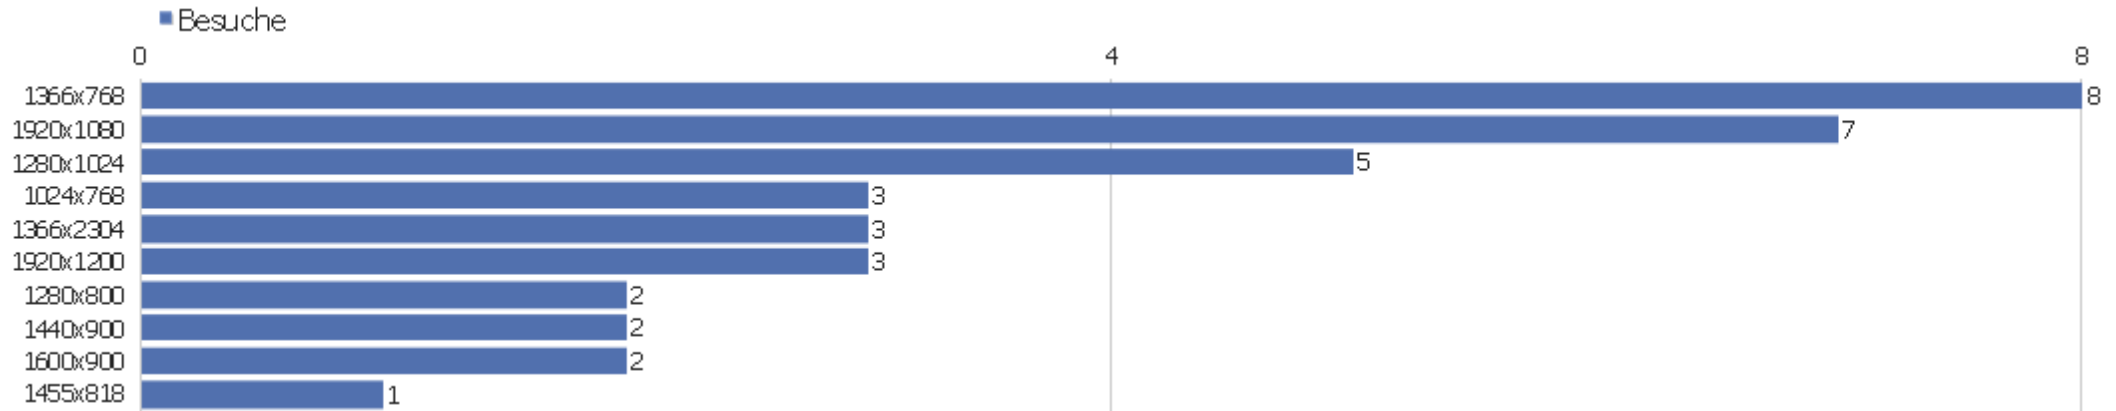

Bildschirmauflösungen

Auflösung	Besuche	Aktionen	Aktionen pro Besuch	Durchschnittszeit auf der Webseite	Absprungrate	Konversionsrate
1366x768	8	31	3,88	00:02:21	12,5%	0%
1920x1080	7	14	2	00:01:19	14,29%	0%
1280x1024	5	11	2,2	00:03:46	40%	0%
1024x768	3	11	3,67	00:00:55	33,33%	0%
1366x2304	3	4	1,33	00:00:40	66,67%	0%
1920x1200	3	7	2,33	00:00:30	0%	0%
1280x800	2	11	5,5	00:03:27	50%	0%
1440x900	2	2	1	00:00:00	100%	0%
1600x900	2	4	2	00:05:17	0%	0%
1455x818	1	2	2	00:01:00	0%	0%