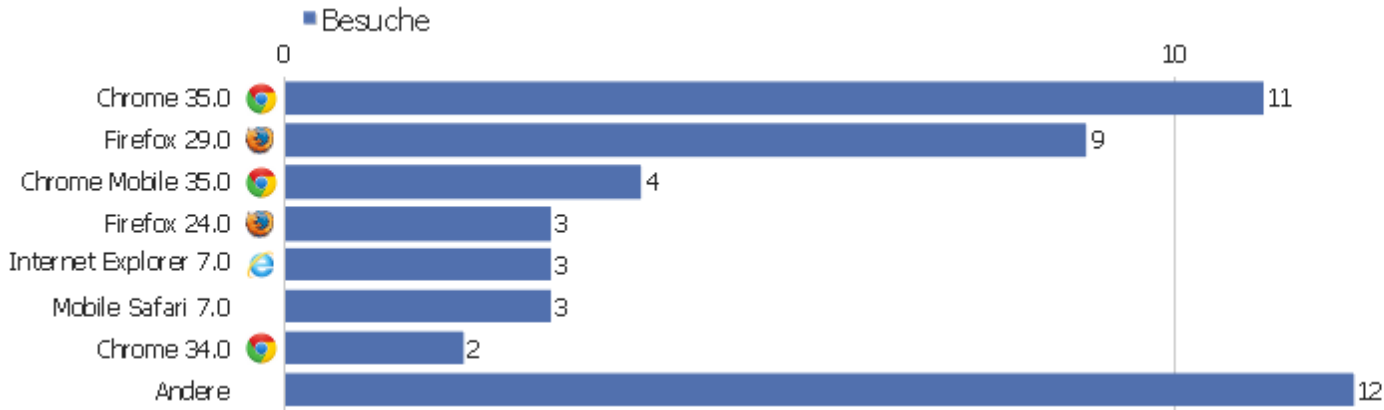

Browser-Version

Browserversion	Besuche	Aktionen	Aktionen pro Besuch	Durchschnittszeit auf der Webseite	Absprungrate	Konversionsrate
Chrome 35.0	11	37	3,36	00:02:48	9,09%	0%
Firefox 29.0	9	15	1,67	00:00:32	66,67%	0%
Chrome Mobile 35.0	4	15	3,75	00:00:58	0%	0%
Firefox 24.0	3	5	1,67	00:00:06	33,33%	0%
Internet Explorer 7.0	3	7	2,33	00:07:29	33,33%	0%
Mobile Safari 7.0	3	4	1,33	00:00:05	66,67%	0%
Chrome 34.0	2	14	7	00:11:47	0%	0%
Firefox 30.0	2	3	1,5	00:00:39	50%	0%
Internet Explorer 8.0	2	4	2	00:00:27	0%	0%
Chrome 25.0	1	2	2	00:07:34	0%	0%
Firefox 20.0	1	1	1	00:00:00	100%	0%
Firefox 25.0	1	2	2	00:01:40	0%	0%
Internet Explorer 11.0	1	2	2	00:01:26	0%	0%
Opera 21.0	1	3	3	00:00:25	0%	0%