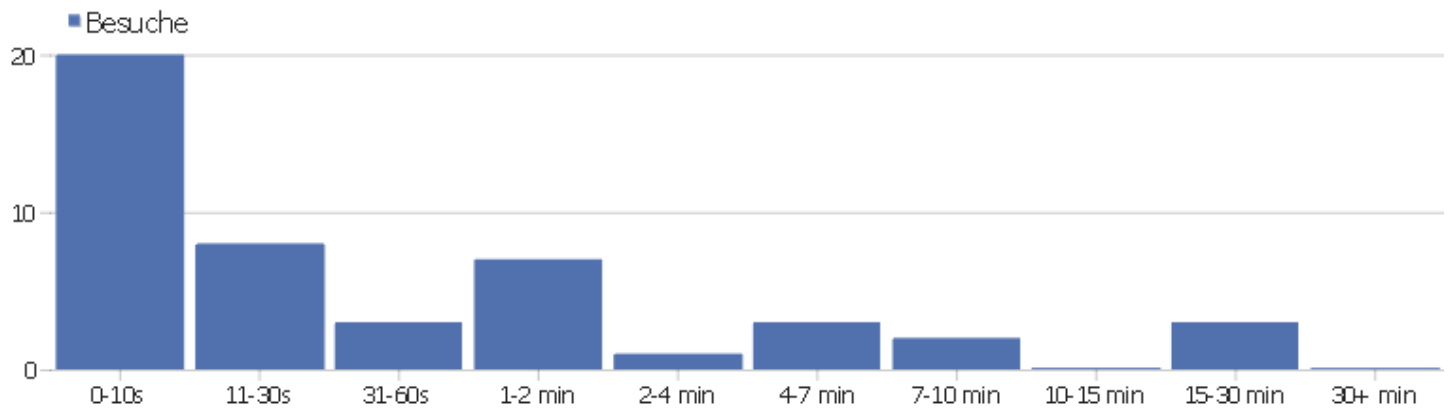

Besuchslänge

Besuchsdauer	Besuche
0-10s	20
11-30s	8
31-60s	3
1-2 min	7
2-4 min	1
4-7 min	3
7-10 min	2
10-15 min	0
15-30 min	3
30+ min	0