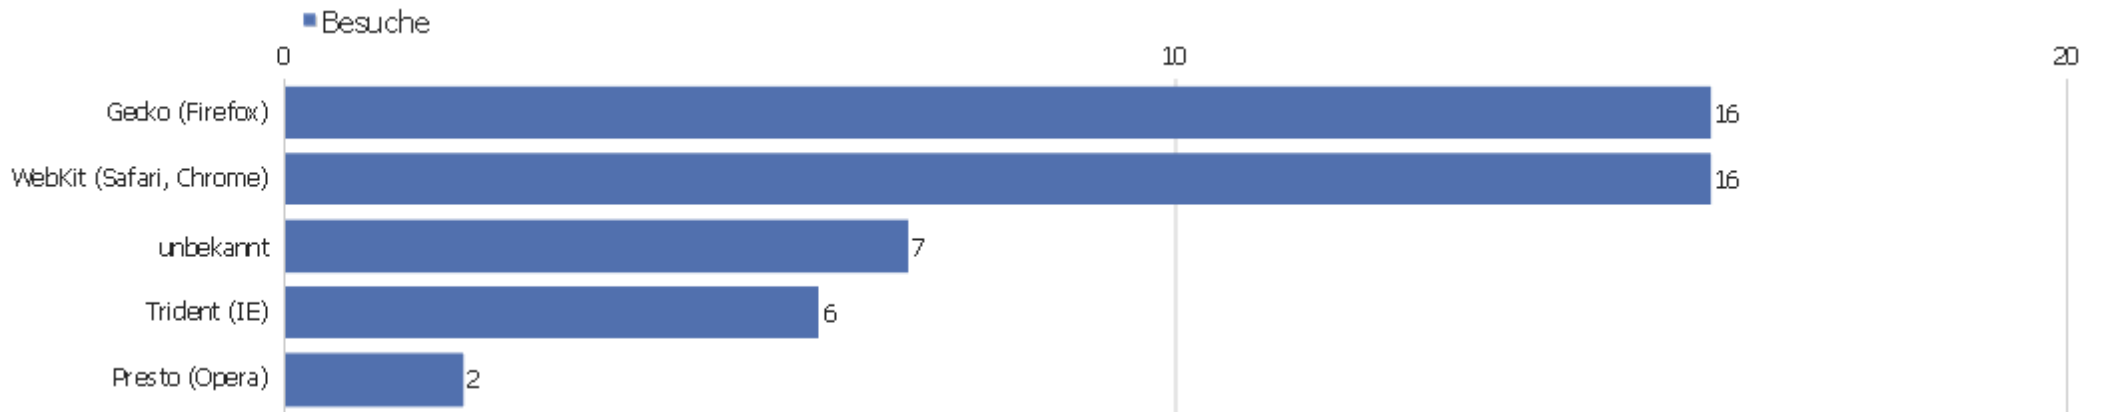

Browser nach Familie

Browserfamilie	Besuche	Aktionen	Aktionen pro Besuch	Durchschnittszeit auf der Webseite	Absprungrate	Konversionsrate
Gecko (Firefox)	16	26	1,63	00:00:30	56,25%	0%
WebKit (Safari, Chrome)	16	56	3,5	00:04:10	12,5%	0%
unbekannt	7	19	2,71	00:00:36	28,57%	0%
Trident (IE)	6	13	2,17	00:04:08	16,67%	0%
Presto (Opera)	2	4	2	00:00:13	50%	0%