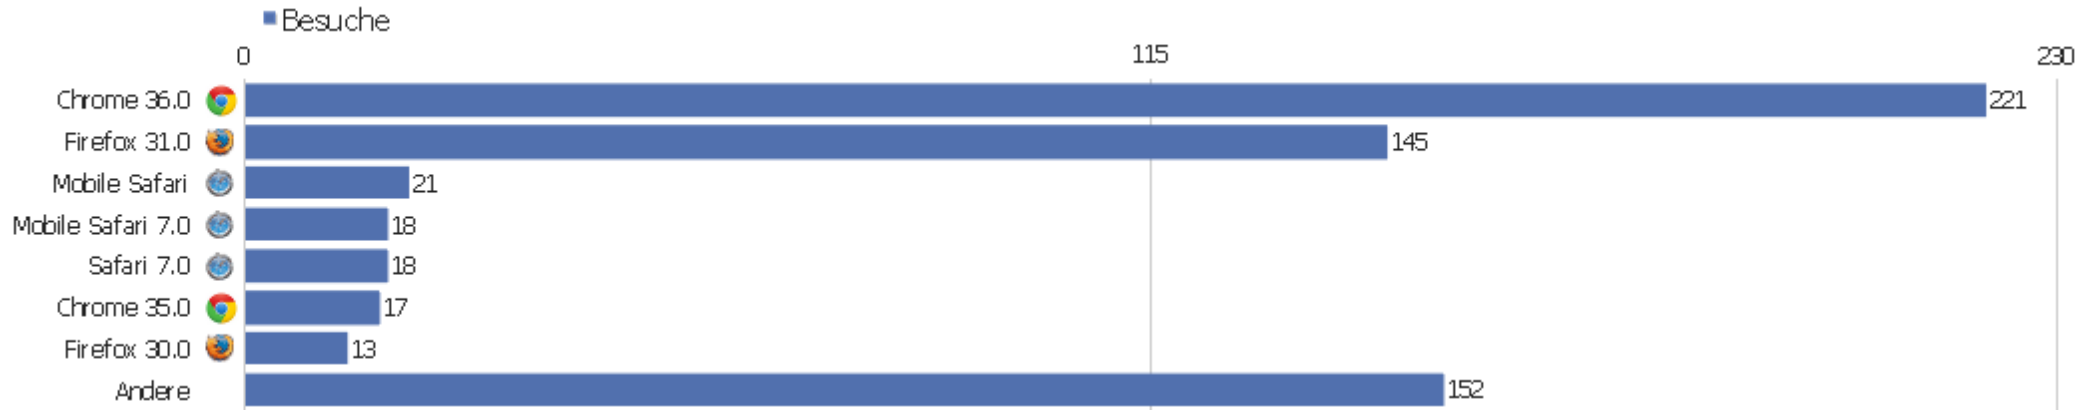

Browser Versionen

Browser Versionen	Besuche	Aktionen	Aktionen pro Besuch	Durchschnittszeit auf der Webseite	Absprungrate	Konversionsrate
Chrome 36.0	221	877	3,97	00:28:51	4,52%	0%
Firefox 31.0	145	536	3,7	00:24:08	31,03%	0%
Mobile Safari	21	37	1,76	00:00:38	28,57%	0%
Mobile Safari 7.0	18	41	2,28	00:01:11	0%	0%
Safari 7.0	18	30	1,67	00:01:20	38,89%	0%
Chrome 35.0	17	117	6,88	00:09:57	0%	0%
Firefox 30.0	13	41	3,15	00:16:19	15,38%	0%
Chrome Mobile 33.0	12	25	2,08	00:01:10	0%	0%
Internet Explorer 11.0	11	38	3,45	00:15:26	9,09%	0%
Chrome 38.0	9	18	2	00:02:39	0%	0%
Chrome Mobile 36.0	9	16	1,78	00:04:11	22,22%	0%
Chrome Mobile 30.0	8	16	2	00:00:27	12,5%	0%
Android Browser	7	14	2	00:02:13	0%	0%
Chrome 33.0	7	13	1,86	00:00:39	14,29%	0%