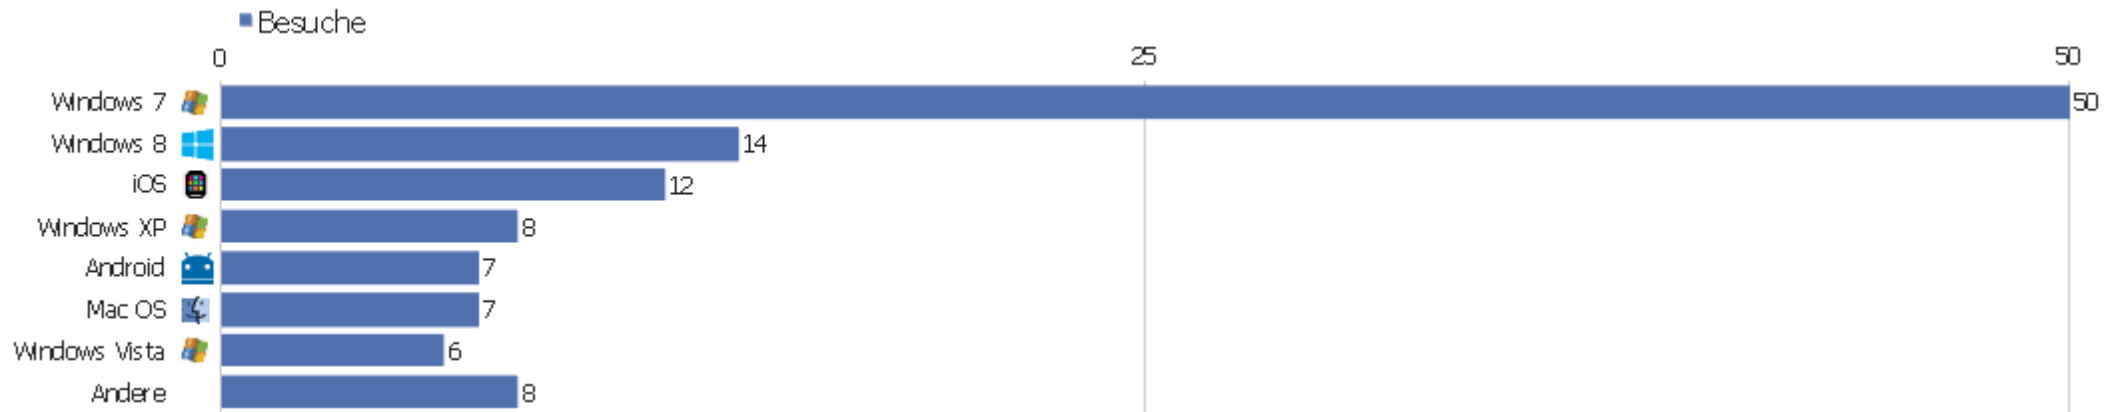

Betriebssysteme

Betriebssystem	Besuche	Aktionen	Aktionen pro Besuch	Durchschnittszeit auf der Webseite	Absprungrate	Konversionsrate
Windows 7	50	254	5,08	00:21:39	20%	0%
Windows 8	14	59	4,21	00:21:58	14,29%	0%
iOS	12	19	1,58	00:01:19	41,67%	0%
Windows XP	8	20	2,5	00:02:08	37,5%	0%
Android	7	15	2,14	00:00:46	0%	0%
Mac OS	7	25	3,57	00:36:18	0%	0%
Windows Vista	6	13	2,17	00:02:33	0%	0%
Linux	5	9	1,8	00:00:14	20%	0%
Ubuntu	2	4	2	00:00:28	0%	0%
unbekannt	1	1	1	00:00:00	100%	0%