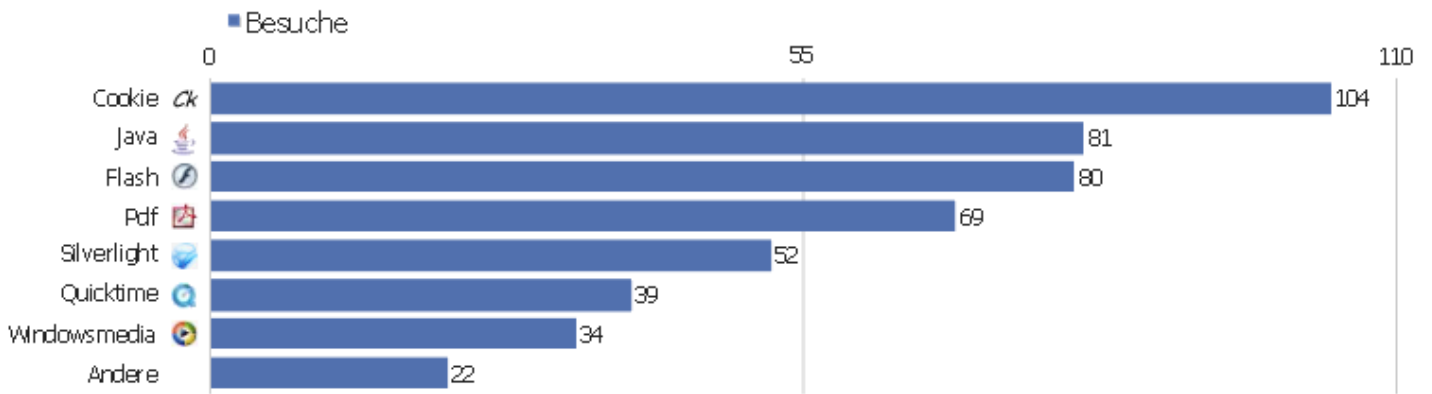

Liste der Plugins

Plugin	Besuche	% Besuche
Cookie	104	100%
Java	81	81%
Flash	80	80%
Pdf	69	69%
Silverlight	52	52%
Quicktime	39	39%
Windowsmedia	34	34%
Director	15	15%
Realplayer	7	7%
Gears	0	0%