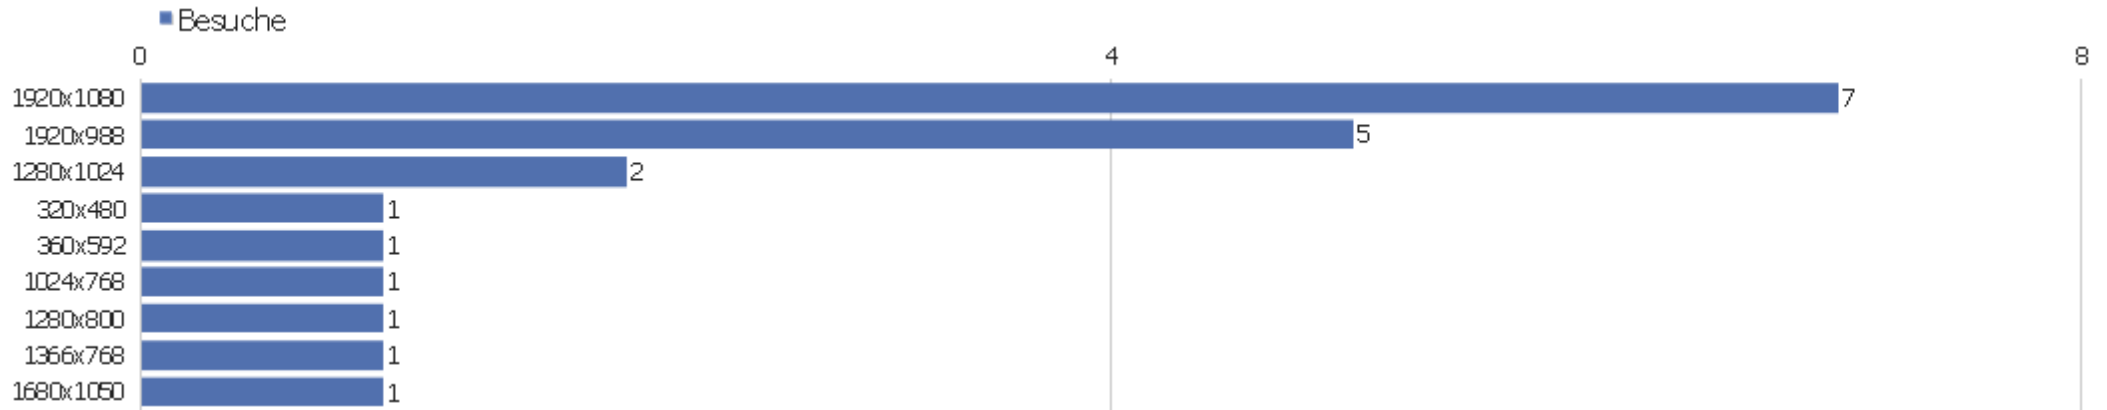

Bildschirmauflösungen

Auflösung	Besuche	Aktionen	Aktionen pro Besuch	Durchschnittszeit auf der Webseite	Absprungsrate	Konversionsrate
1920x1080	7	61	8,71	00:06:40	14,29%	0%
1920x988	5	35	7	00:02:47	20%	0%
1280x1024	2	4	2	00:01:44	50%	0%
320x480	1	2	2	00:00:08	0%	0%
360x592	1	6	6	00:12:13	0%	0%
1024x768	1	1	1	00:00:00	100%	0%
1280x800	1	2	2	00:07:30	0%	0%
1366x768	1	1	1	00:00:00	100%	0%
1680x1050	1	1	1	00:00:00	100%	0%