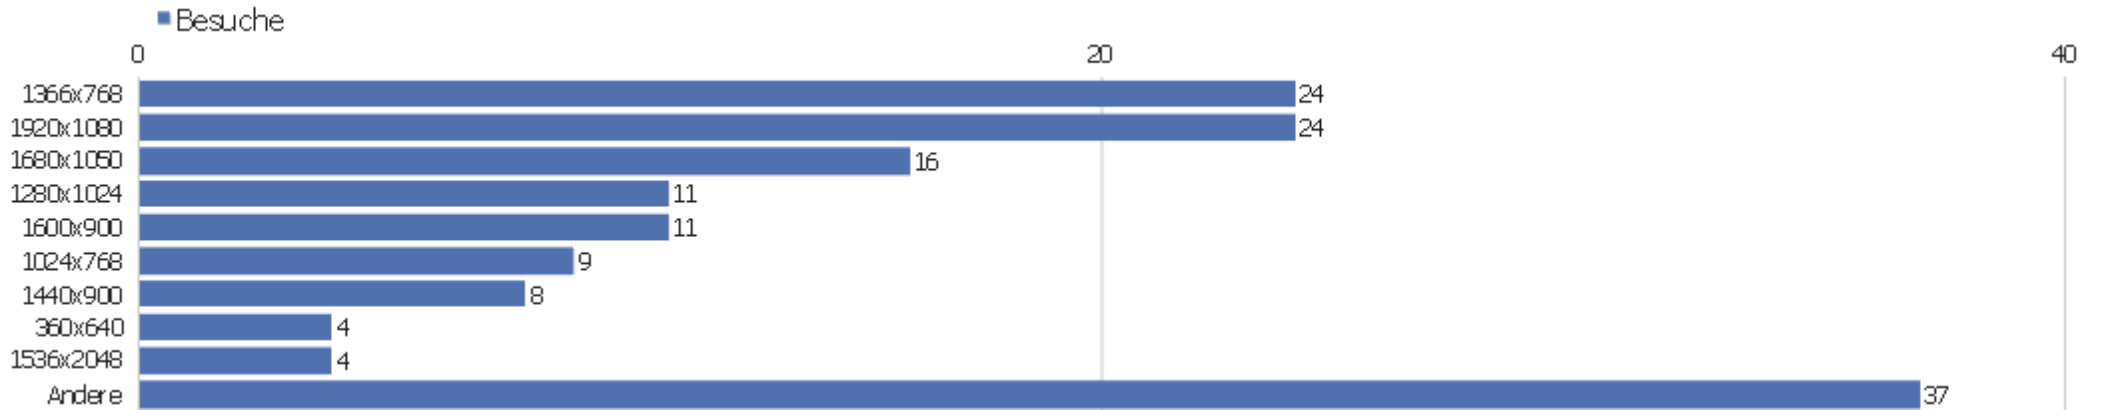

Bildschirmauflösungen

Auflösung	Besuche	Aktionen	Aktionen pro Besuch	Durchschnittszeit auf der Webseite	Absprungrate	Konversionsrate
1366x768	24	69	2,88	00:02:19	20,83%	0%
1920x1080	24	86	3,58	00:01:39	25%	0%
1680x1050	16	39	2,44	00:01:43	56,25%	0%
1280x1024	11	35	3,18	00:01:45	45,45%	0%
1600x900	11	26	2,36	00:02:52	36,36%	0%
1024x768	9	28	3,11	00:00:53	22,22%	0%
1440x900	8	46	5,75	00:08:23	0%	0%
360x640	4	11	2,75	00:00:42	0%	0%
1536x2048	4	6	1,5	00:00:43	50%	0%
1920x1200	4	7	1,75	00:01:58	50%	0%
unknown	4	4	1	00:00:00	100%	0%
1280x800	3	11	3,67	00:04:50	0%	0%
640x960	2	4	2	00:01:38	0%	0%
1024x600	2	3	1,5	00:00:50	50%	0%