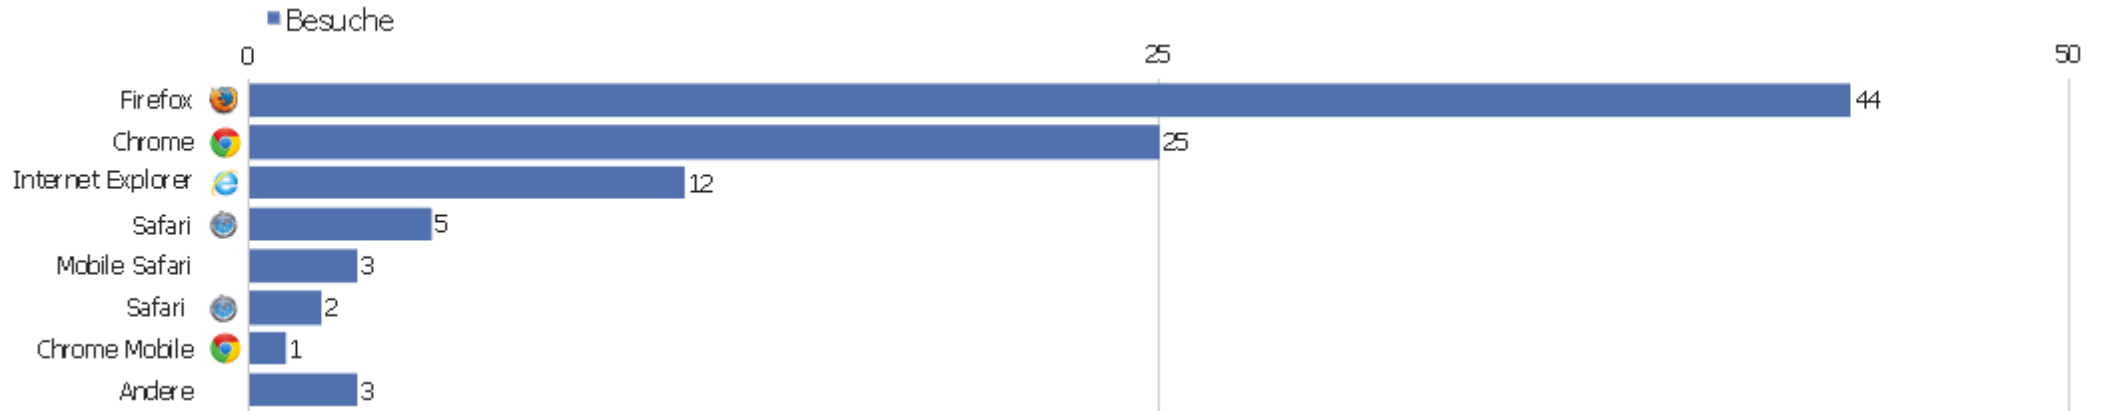

Besucher-Browser

Browser	Besuche	Aktionen	Aktionen pro Besuch	Durchschnittszeit auf der Webseite	Absprungrate	Konversionsrate
Firefox	44	143	3,25	00:02:25	52,27%	0%
Chrome	25	58	2,32	00:02:04	56%	0%
Internet Explorer	12	28	2,33	00:01:32	50%	0%
Safari	5	24	4,8	00:03:40	60%	0%
Mobile Safari	3	12	4	00:06:25	66,67%	0%
Safari	2	2	1	00:00:00	100%	0%
Chrome Mobile	1	1	1	00:00:00	100%	0%
Opera Next	1	1	1	00:00:00	100%	0%
Opera	1	2	2	00:00:14	0%	0%
unbekannt	1	1	1	00:00:00	100%	0%