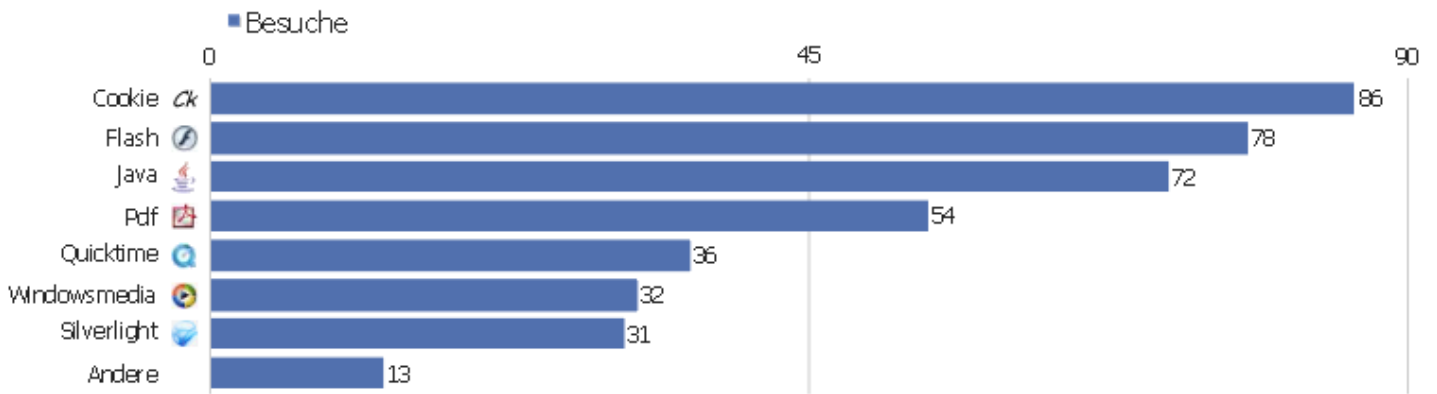

Liste der Plugins

Plugin	Besuche	% Besuche
Cookie	86	100
Flash	78	94%
Java	72	86,7%
Pdf	54	65,1%
Quicktime	36	43,4%
Windowsmedia	32	38,6%
Silverlight	31	37,3%
Director	8	9,6%
Realplayer	5	6%
Gears	0	0%