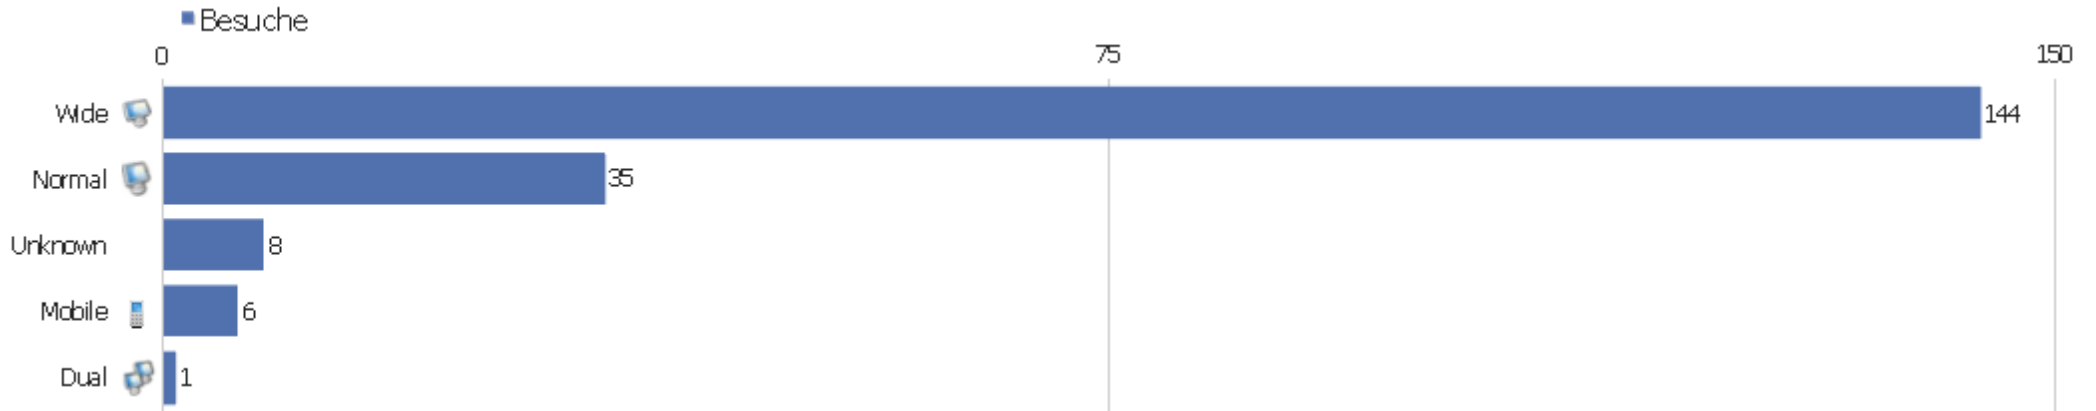

Normal / Breitbild

Bildschirmtyp	Besuche	Aktionen	Aktionen pro Besuch	Durchschnittszeit auf der Webseite	Absprungrate	Konversionsrate
Wide	144	582	4,04	00:14:54	6,94%	0%
Normal	35	110	3,14	00:07:57	31,43%	0%
Unknown	8	16	2	00:01:44	50%	0%
Mobile	6	8	1,33	00:04:16	66,67%	0%
Dual	1	5	5	00:20:28	0%	0%