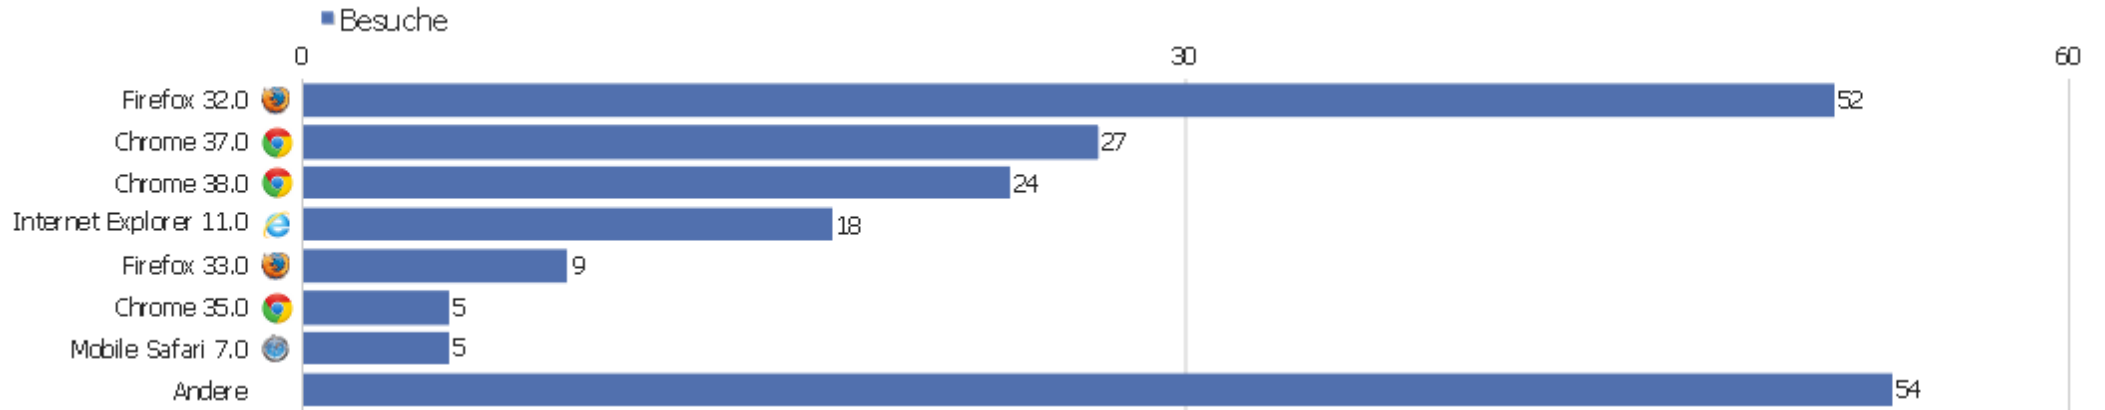

Browser Versionen

Browser Versionen	Besuche	Aktionen	Aktionen pro Besuch	Durchschnittszeit auf der Webseite	Absprungrate	Konversionsrate
Firefox 32.0	52	159	3,06	00:12:17	13,46%	0%
Chrome 37.0	27	77	2,85	00:07:16	0%	0%
Chrome 38.0	24	90	3,75	00:07:30	0%	0%
Internet Explorer 11.0	18	140	7,78	00:10:38	0%	0%
Firefox 33.0	9	53	5,89	00:57:50	0%	0%
Chrome 35.0	5	79	15,8	02:06:57	0%	0%
Mobile Safari 7.0	5	12	2,4	00:00:19	0%	0%
Firefox 30.0	4	5	1,25	00:00:02	75%	0%
Firefox 31.0	4	8	2	00:00:19	25%	0%
Internet Explorer 9.0	4	11	2,75	00:01:09	25%	0%
Mobile Safari	4	4	1	00:00:00	100%	0%
Chrome Mobile 36.0	3	4	1,33	00:08:24	66,67%	0%
Opera 12.17	3	4	1,33	00:00:02	66,67%	0%
Chrome 34.0	2	5	2,5	00:02:56	0%	0%